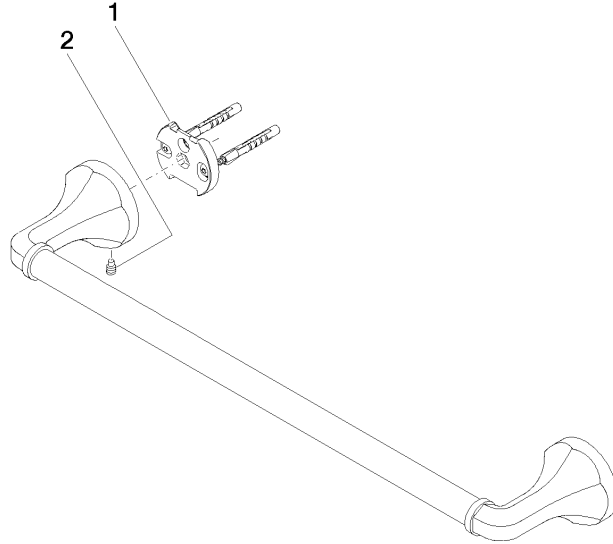

83 045 361

- gauge 450 mm
- width 510mm
- height 60 mm
- rosette Ø 60 mm
- 90mm projection

Note: Standard glass mounting for 8 mm glass only

For 12 mm or more, contact Dornbracht Technical Service

	Chrome	83 045 361-00
	Brushed Platinum	83 045 361-06
	Platinum	83 045 361-08
	Durabross (23kt Gold)	83 045 361-09
	Brushed Durabross (23kt Gold)	83 045 361-28
	Brushed Dark Platinum	83 045 361-99

Recommended miscellaneous

MADISON Mounting for towel bar/tumbler mounting on two sides - 12 358 970 90

- for towel bar mounting plus towel bar mounting on back.

83 045 361

mm [inches]

83 045 361

Spare parts list

No.	Item Number	Name	Quantity used	Delivery time
1	05 17 97 507 00 90	fixing set	2	2
2	04 31 11 140 00 90	pin	2	2