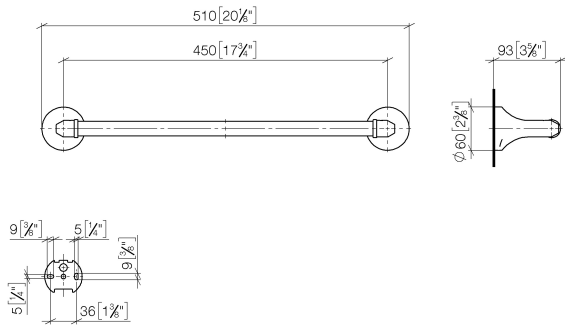

83 045 361

- gauge 450 mm
- width 510mm
- height 60 mm
- rosette Ø 60 mm
- 90mm projection

Note: Standard glass mounting for 8 mm glass only

For 12 mm or more, contact Dornbracht Technical Service

	Chrome	83 045 361-00
	Brushed Platinum	83 045 361-06
	Platinum	83 045 361-08
	Durabross (23kt Gold)	83 045 361-09
	Brushed Durabross (23kt Gold)	83 045 361-28
	Brushed Dark Platinum	83 045 361-99

Recommended miscellaneous

MADISON Mounting for towel bar/tumbler mounting on two sides - 12 358 970 90

- for towel bar mounting plus towel bar mounting on back.

83 045 361

mm [inches]

83 045 361

Spare parts list

No.	Item Number	Name	Quantity used	Delivery time
1	05 17 97 507 00 90	fixing set	2	2
2	04 31 11 140 00 90	pin	2	2